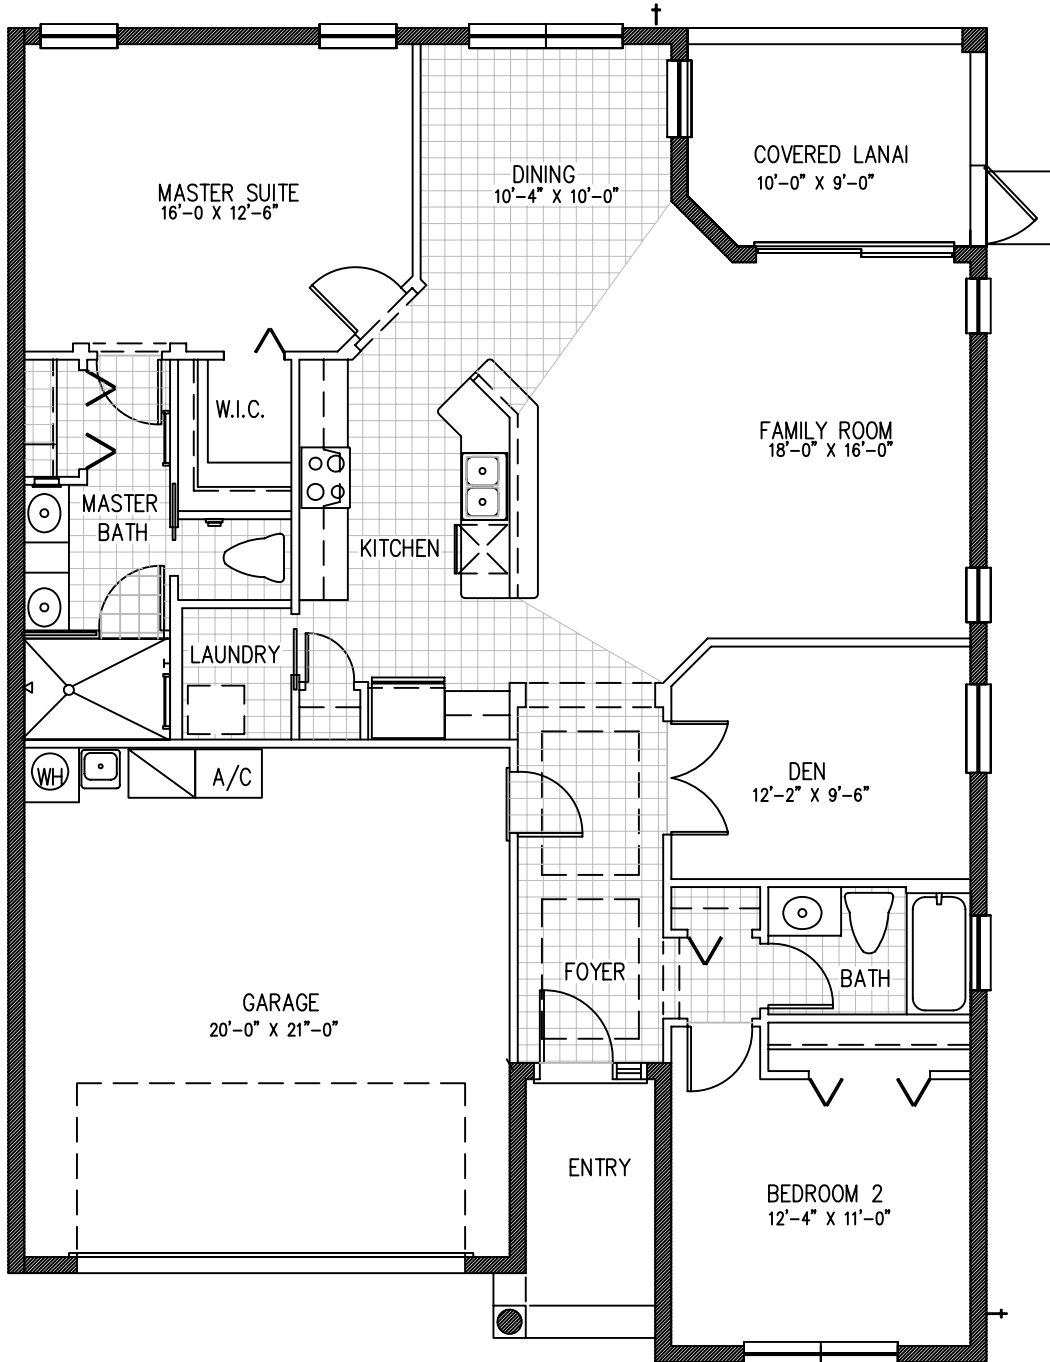

# The Legacy

APPROXIMATE SQUARE FOOTAGE	
LIVING	1506 S.F.
GARAGE	446 S.F.
LANAI	109 S.F.
ENTRY	60 S.F.
TOTAL SQ. FT.	2121 S.F. ✓

All renderings and floor plans are artist's conception and all room sizes are approximate. Features, specifications and prices are subject to change without notice. QB0014735