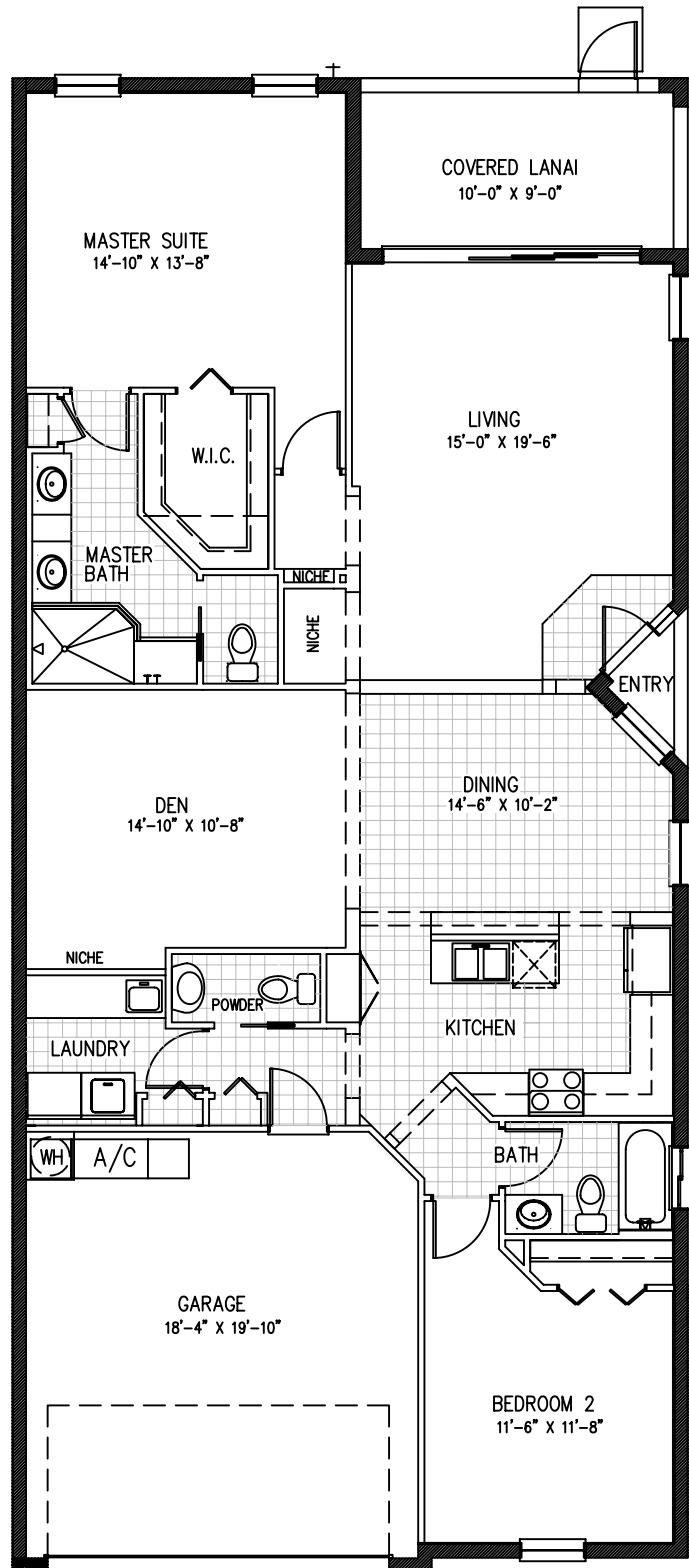

# The Venetian

APPROXIMATE SQUARE FOOTAGE	
LIVING	1665 S.F.
GARAGE	383 S.F.
LANAI	123 S.F.
ENTRY	14 S.F.
<b>TOTAL SQ. FT.</b>	<b>2185 S.F. ✓</b>

All renderings and floor plans are artist's conception and all room sizes are approximate. Features, specifications and prices are subject to change without notice. QB0014735