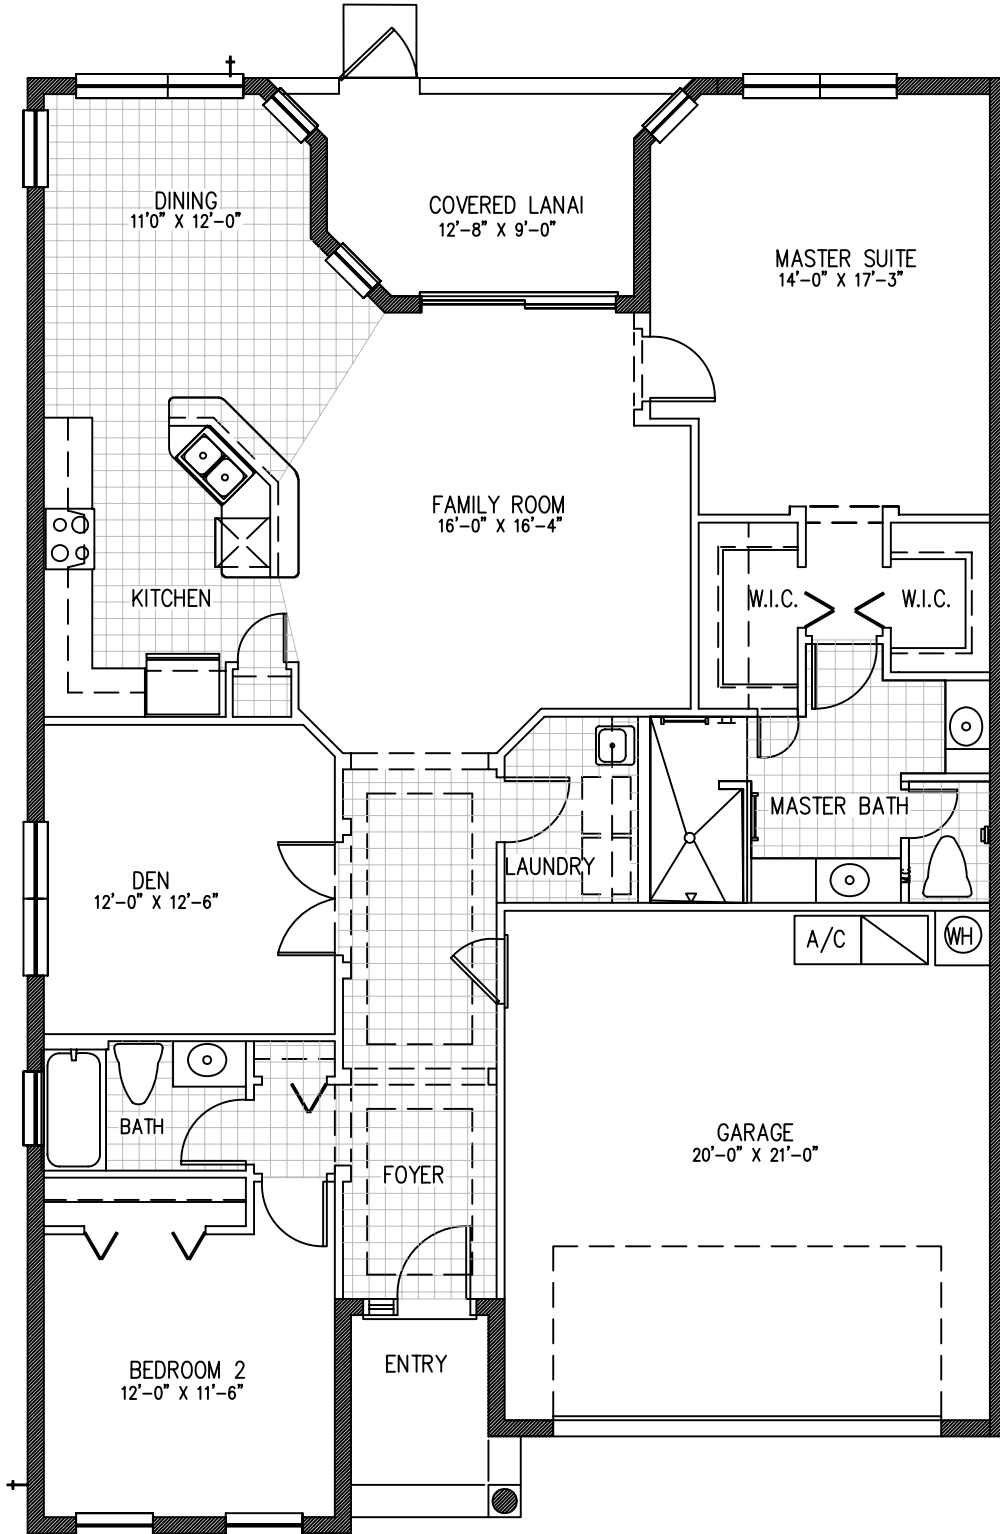

# The Waterford

APPROXIMATE SQUARE FOOTAGE	
LIVING	1705 S.F.
GARAGE	446 S.F.
LANAI	117 S.F.
ENTRY	52 S.F.
<b>TOTAL SQ. FT.</b>	<b>2121 S.F. ✓</b>

All renderings and floor plans are artist's conception and all room sizes are approximate. Features, specifications and prices are subject to change without notice. QB0014735